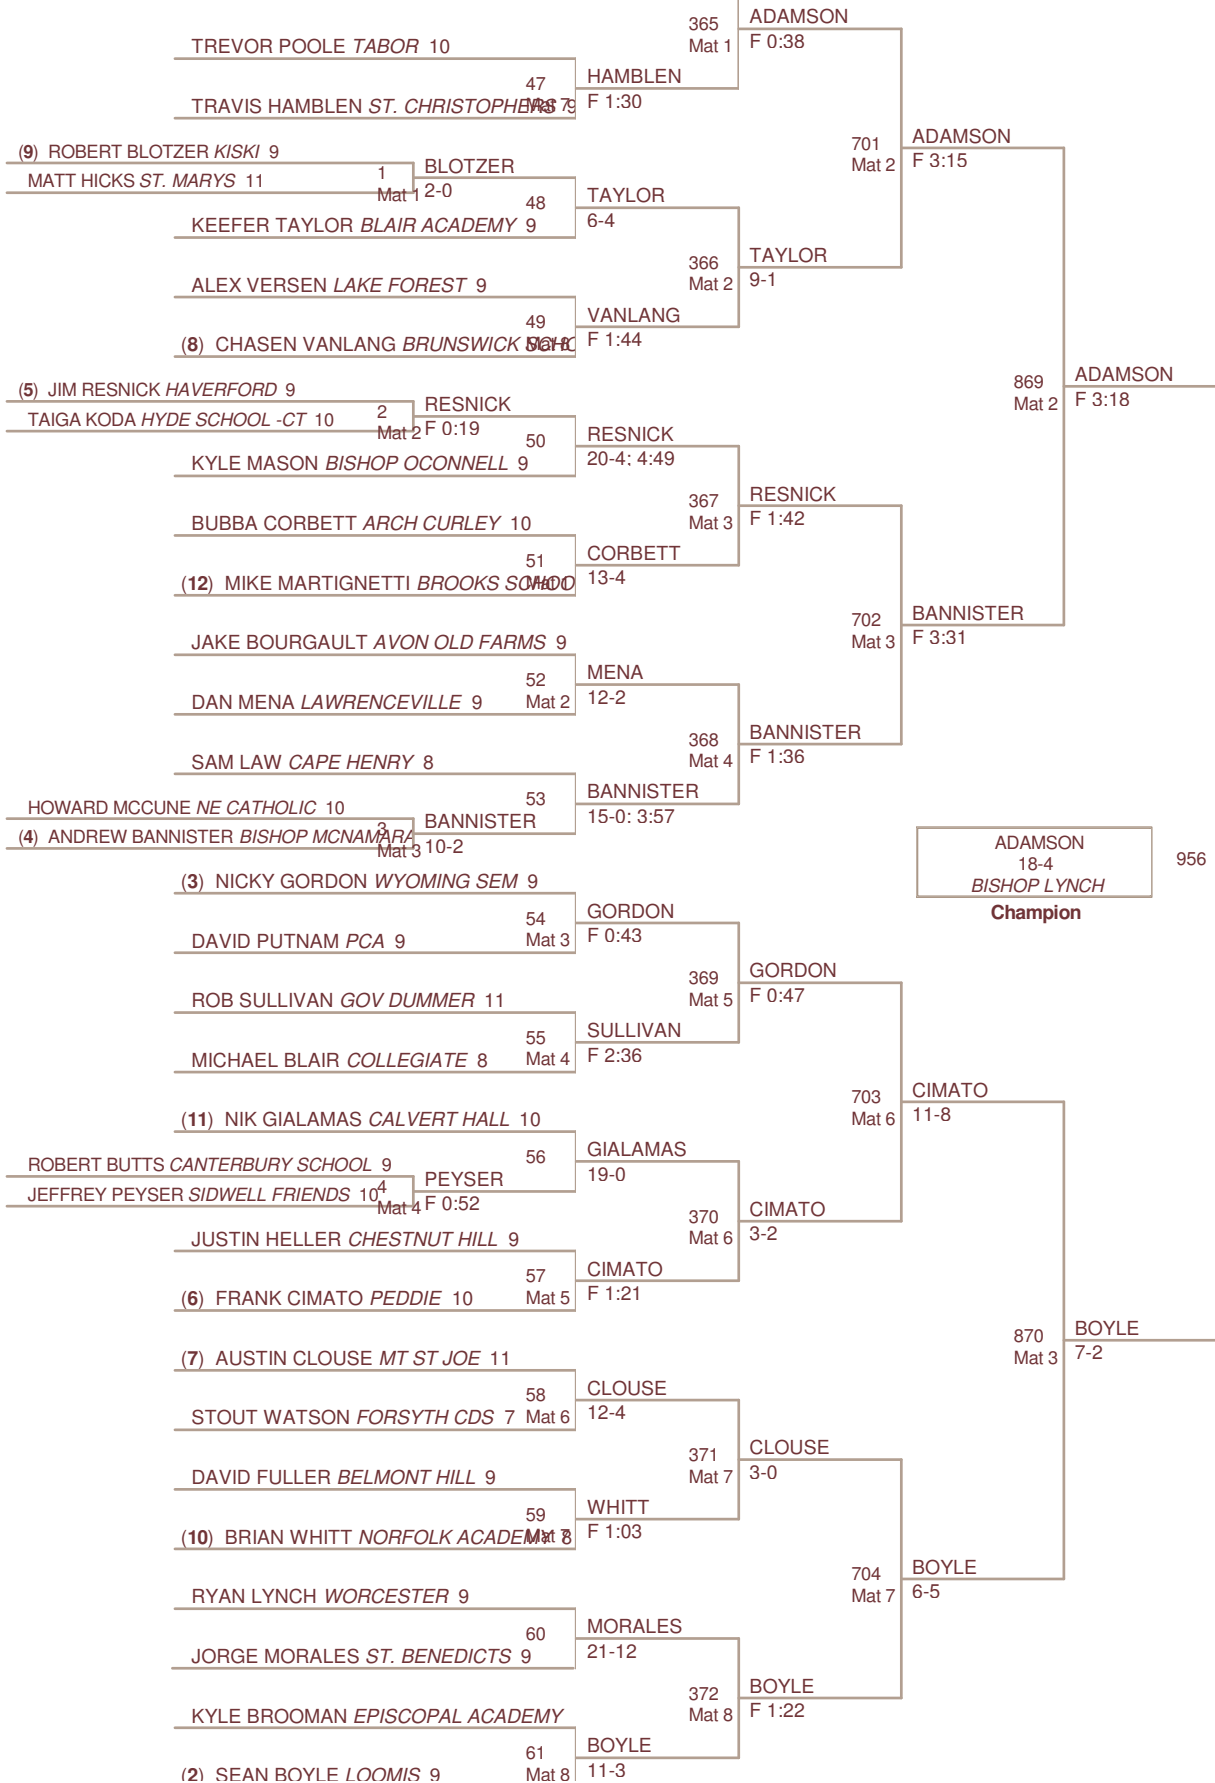

Rank	Points	Team
1.	349.5	BLAIR ACADEMY
2.	175.5	BISHOP LYNCH
3.	161.5	MCDONOGH
4.	153.0	PEDDIE
5.	142.5	MT ST JOE
6.	141.5	ST. BENEDICTS
7.	123.5	GERMANTOWN
8.	119.5	WYOMING SEM
9.	109.5	DEMATHA
10.	95.0	LOOMIS
11.	93.0	PCA
12.	78.5	ARCH CURLEY
13.	71.0	HAYERFORD
14.	68.5	ST. CHRISTOPHERS
15.	63.0	BRUNSWICK SCHOOL
15.	63.0	ST. MARKS
17.	52.0	LAWRENCEVILLE
18.	49.5	TRINITY-PAWLING
19.	48.0	FORSYTH CDS
20.	47.5	GEORGETOWN
21.	46.0	NE CATHOLIC
22.	45.5	BROOKS SCHOOL
23.	40.0	ANNAPOLIS ACS
24.	39.0	RUTGERS PREP
25.	38.0	TABOR
26.	37.0	EPISCOPAL ACADEMY
27.	34.5	BOYS LATIN
28.	34.0	CARDINAL OHARA
29.	33.0	KINKAID SCHOOL
29.	33.0	KISKI
31.	32.0	CHESTNUT HILL
31.	32.0	LI LUTHERAN
33.	30.5	CALVERT HALL
33.	30.5	MERCERSBURG
33.	30.5	PHILLIPS EXETER
36.	30.0	NORFOLK ACADEMY
37.	26.0	BISHOP OCONNELL
37.	26.0	ROMAN CATHOLIC
39.	22.5	ARCH SPALDING
39.	22.5	WESTERN RESERVE

Rank	Points	Team
41.	22.0	EPISCOPAL HS Va
41.	22.0	LOYOLA BLAKEFIELD
43.	21.0	ST.THOMAS
44.	19.5	BISHOP MCNAMARA
45.	19.0	BELMONT HILL
46.	18.0	ST. PAULS (MD)
47.	17.0	CAPE HENRY
48.	16.0	CHESHIRE ACADEMY
48.	16.0	PHILLIPS ACADEMY
48.	16.0	ST. MARYS RYKEN
48.	16.0	TRINITY CHRISTIAN
52.	15.0	ARLINGTON GRACE
52.	15.0	AVON OLD FARMS
52.	15.0	NORTHFIELD MH
52.	15.0	ROXBURY LATIN
52.	15.0	ST. STEPHENS
57.	14.0	CANTERBURY SCHOOL
57.	14.0	GREENS FARMS
57.	14.0	LA SALLE
57.	14.0	VALLEY FORGE
61.	13.0	HARGRAVE MILITARY
61.	13.0	HILL
61.	13.0	ST. MARYS
64.	12.0	LANDON
64.	12.0	POMFRET
66.	11.0	MALVERN PREP
66.	11.0	WOODBERRY FOREST
68.	10.0	FATHER JUDGE
68.	10.0	GOV DUMMER
68.	10.0	MILTON ACADEMY
71.	9.0	PENN CHARTER
71.	9.0	SIDWELL FRIENDS
73.	8.0	BUCKINGHAM BROWNE
73.	8.0	BULLIS SCHOOL
73.	8.0	CONWELL-EGAN
76.	7.0	GERMANTOWN FRIENDS
76.	7.0	GOOD COUNSEL
76.	7.0	MARET SCHOOL
76.	7.0	THAYER
76.	7.0	WEST-MONT CHRISTIAN

Rank	Points	Team
81.	6.0	ANC
81.	6.0	ARCH WOOD
81.	6.0	CHOATE ROSEMARY
81.	6.0	COLLEGIATE
81.	6.0	PAUL VI
81.	6.0	ST. PAULS (NH)
81.	6.0	ST. VINCENT PALLOTTI
88.	5.0	BISHOP DUNNE
88.	5.0	POLY PREP
88.	5.0	POTOMAC
91.	4.0	BENEDICTINE
91.	4.0	CHRISTCHURCH
91.	4.0	COVENANT
91.	4.0	GEORGE SCHOOL
91.	4.0	GONZAGA
91.	4.0	ST. ALBANS
91.	4.0	TILTON
98.	3.0	CASADY SCHOOL
98.	3.0	PROVIDENCE CDS
98.	3.0	ST.JOSEPHS PREP
101.	2.0	MASSANUTTEN
102.	1.0	JOHN CARROLL
103.	0.0	CARD DOUGHERTY
103.	0.0	DEERFIELD ACADEMY
103.	0.0	EPISCOPAL HS Tx
103.	0.0	FAY SCHOOL
103.	0.0	GEORGETOWN DAY
103.	0.0	GILMAN
103.	0.0	GROTON SCHOOL
103.	0.0	HYDE SCHOOL -CT
103.	0.0	LAKE FOREST
103.	0.0	LAWRENCE
103.	0.0	MSGR BONNER
103.	0.0	NOBLE & GREENOUGH
103.	0.0	SALISBURY
103.	0.0	SECOND BAPTIST
103.	0.0	VES
103.	0.0	WILBRAHAM
103.	0.0	WORCESTER

103 Lbs

(1) RILEY ADAMSON